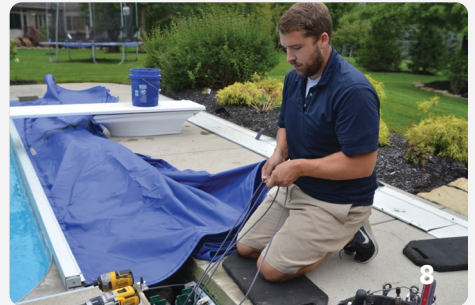

Your Schedule, On Time, Every Time

Because we maintain system inventory in every Poolsafe market, we're ready to complete installations when you need us. This allows you to get your jobs done faster, so you can get paid!

"I've worked with Poolsafe for many years now and they have always been professional and courteous. This company really takes pride in the work that they do."